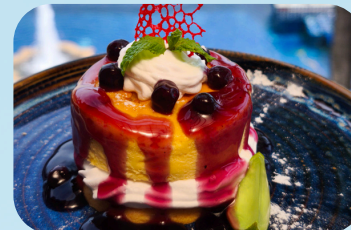

2008 **฿220.-**
Blueberry Baked Cheese Cake
Served with blueberry sauce