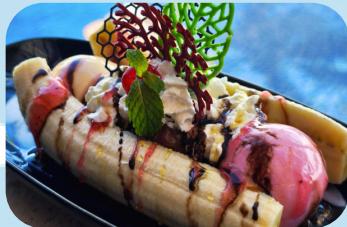

DESSERT

2001 **฿200.-**
Grilled Pineapple and Ice cream
Choice of chocolate, strawberry or vanilla

2002 **฿200.-**
Banana Split with 3 Scoops Ice cream
Chocolate, strawberry or vanilla

2003 **฿220.-**
Crepe Suzette
Served with vanilla ice cream and orange sauce